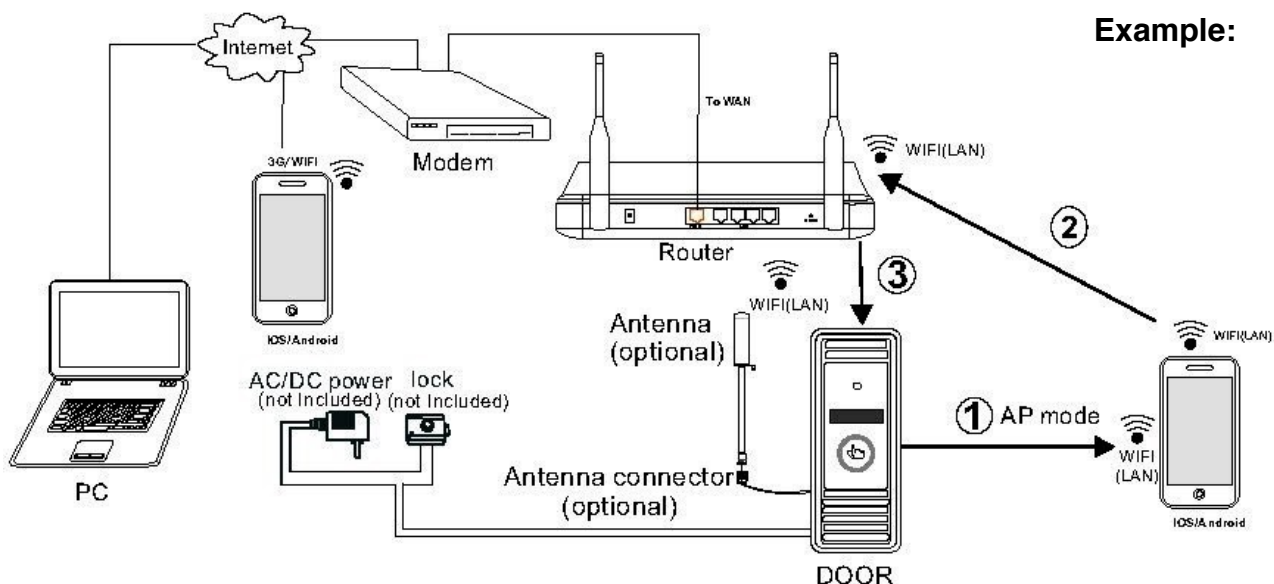

APP For Remote Access

Features:

- Use your Smart Phone ANYWHERE to watch your door
- Talk to and Unlock your Door remotely
- Setup your Phone in Seconds
- Answer your door Worldwide
- Press— Push—Watch—Talk—Unlock
- Supports iPHONE or Android Smart Phones
- Connects to your Router with CAT-5 Cable or WIFI
- WIFI function option supplied, includes WIFI Antenna
- APP available for full remote control operation (free)
- Requires 12v DC at entry gate

Technical Specifications

Model:	IPS-001
General	
Camera	720p, 1/4" CMOS
Angle of view	60°
Weather Shield	Weather proof outdoor camera, includes rain hood
IR LED	IR-LEDs 60° angle of light vision for night vision
Camera Image	Capture Image to transmit to phone/tablet display
Bidirectional audio	Built-in speaker for two-way communication
Microphone	All-Directional microphone to transmit to Smart-Phone
Audio output	Embedded loudspeaker
Bidirectional audio	Supports two-way bidirectional communication
Volume Regulator	Adjustable speaker volume for audio communication
Power Consumption	300ma max
Power supply	Requires external 12v DC power supply
Call button	Illuminated call button, blue surround light
Network Function	
WIFI Aerial provided	Aerial is provided for WIFI communication to router, 6dBi
Network Control 1	Access Monitor and Unlock
APP	Download APP (free download via APP store/google play)
Network interface	10/100M LAN
General Function	
Operating temperature	-40°C-+50°C
Dimension	134mm*54mm*30mm L*W*T)
Mounting	Metal wall mount bracket
Weight	0.7 kg