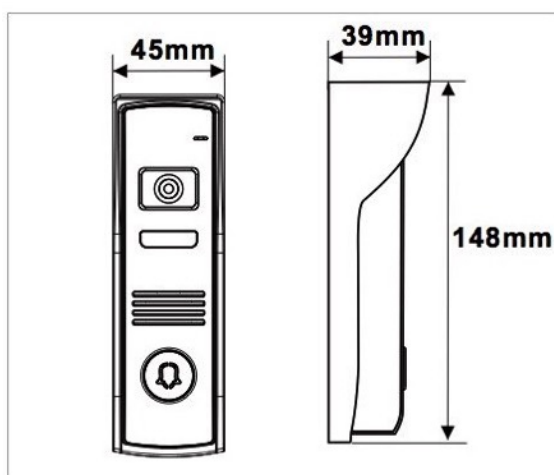

Technical Specifications

Model:	IPS-001
General	
Camera	720p, 1/4" CMOS
Angle of view	60°
Weather Shield	Weather proof outdoor camera, includes rain hood
IR LED	IR-LEDs 60° angle of light vision for night vision
Camera Image	Capture Image to transmit to phone/tablet display
Bidirectional audio	Built-in speaker for two-way communication
Microphone	All-Directional microphone to transmit to Smart-Phone
Audio output	Embedded loudspeaker
Bidirectional audio	Supports two-way bidirectional communication
Volume Regulator	Adjustable speaker volume for audio communication
Power Consumption	300ma max
Power supply	Requires external 12v DC power supply
Call button	Illuminated call button, blue surround light
Network Function	
WIFI Aerial provided	Aerial is provided for WIFI communication to router, 6dBi
Network Control 1	Access Monitor and Unlock
APP	Download APP (free download via APP store/google play)
Network interface	10/100M LAN
General Function	
Operating temperature	-40°C-+50°C
Dimension	134mm*54mm*30mm L*W*T)
Mounting	Metal wall mount bracket
Weight	0.7 kg

DIMENSIONS:

B Series